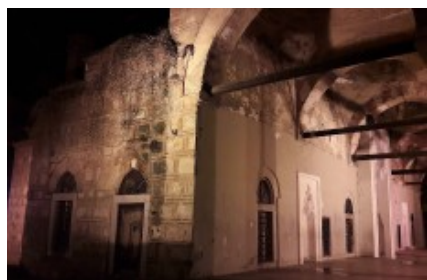

Alaca Imaret Mosque

91 93

40.6392212, 22.9496453

Overview

Purpose: Excursion	Type: Sights	City: Thessaloniki
Zip code: 546 33		

Agent info

info@greekmap.eu – Admin

Greek Map