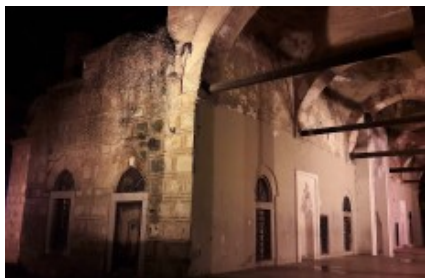

Alaca Imaret Mosque

91 93

40.6392212, 22.9496453

Overview

Purpose: Excursion	Type: Sights	Country: Greece
City: Thessaloniki	Zip code: 546 33	

Agent info

info@greekmap.eu – Admin

Greek Map