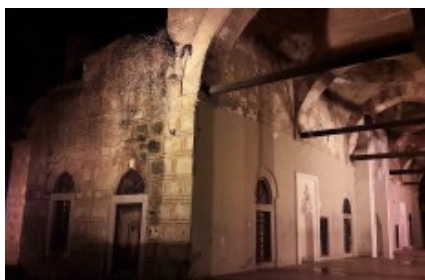

Alaca Imaret Mosque

91 93

40.6392212, 22.9496453

Overview

Purpose: Excursion	Type: Sights	Country: Greece
City: Thessaloniki	Zip code: 546 33	

Agent info

info@greekmap.eu – Admin

Greek Map