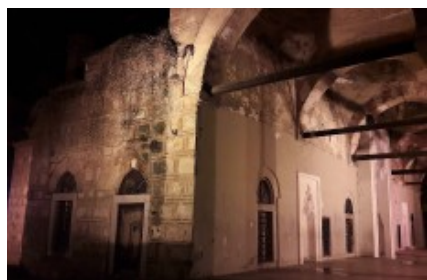

## Overview

Purpose: Excursion	Type: Sights	Country: Greece
City: Thessaloniki	Zip code: 546 33	