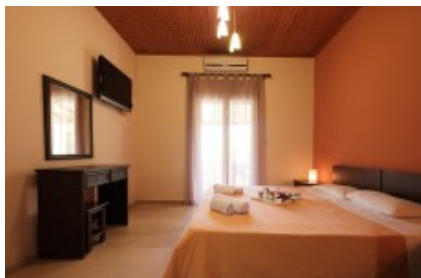

Erifili Apartments

28 Nikiforou Theotoki

39.779331, 19.70653

You can book your room and see [here](#) detailed information about prices, availability dates, images and many more for this amazing hotel.

Overview

Purpose: Accommodation	Type: Hotel	Country: Greece
City: Corfu Island		

Indoor amenities

Checkin: 13:00:00

Checkout: 10:00:00

Agent info

info@omicronacademy.com – Μαρία Παππα

Greek Map