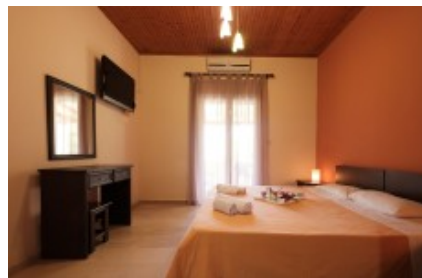

Erifili Apartments

28 Nikiforou Theotoki

39.779331, 19.70653

Overview

Purpose: Accommodation	Type: Hotel	City: Corfu Island
Zip code: 49081		

Indoor amenities

Checkin: 13:00:00

Checkout: 10:00:00