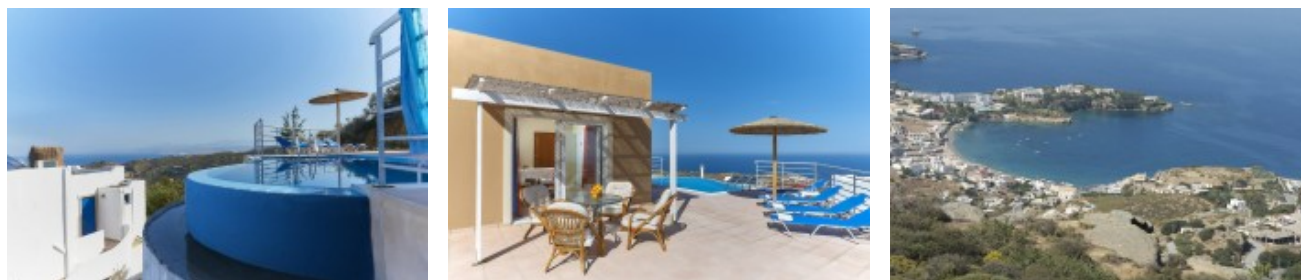

Nymphes Luxury Apartments

Off Irakliou Rethymnou Motorway

35.394878, 25.014059

You can book your room and see [here](#) detailed information about prices, availability dates, images and many more for this amazing hotel.