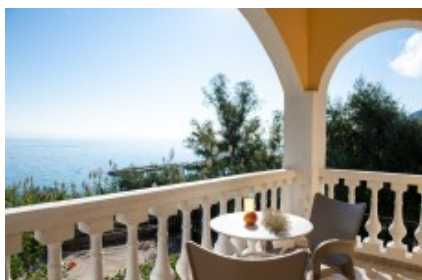

## Overview

Purpose: Accommodation	Type: Hotel	City: Corfu Island
Zip code: 49084		