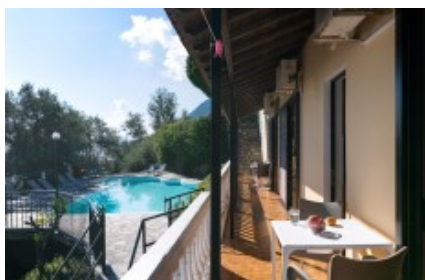

## Overview

Purpose: Accommodation	Type: Hotel	City: Corfu Island
Zip code: 49084		