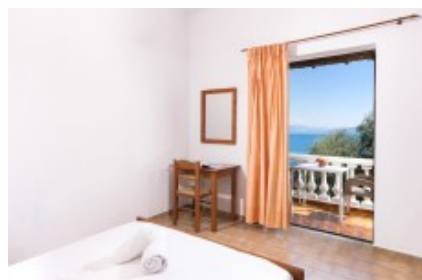

## Overview

Purpose: Accommodation	Type: Hotel	City: Corfu Island
Zip code: 49084		