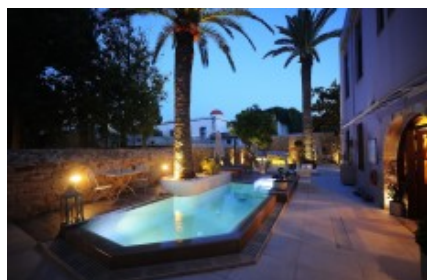

Pepi Boutique Hotel (Adults Only)

22 Tsouderou Str

35.368439, 24.47506

You can book your room and see [here](#) detailed information about prices, availability dates, images and many more for this amazing hotel.

Overview

Purpose: Accommodation	Type: Hotel	Country: Greece
City: Crete Island		

Indoor amenities

Checkin: 15:00:00

Checkout: 11:00:00

Agent info

info@omicronacademy.com – Μαρία Παππα

Greek Map