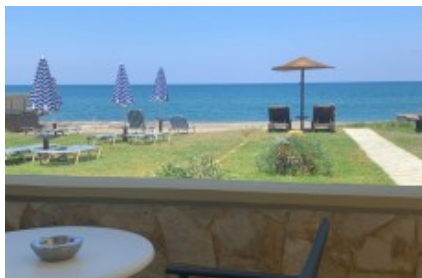

Ermis Suites

Main Street

35.517941, 23.915979

You can book your room and see [here](#) detailed information about prices, availability dates, images and many more for this amazing hotel.

Overview

Purpose: Accommodation	Type: Hotel	Country: Greece
City: Crete Island		