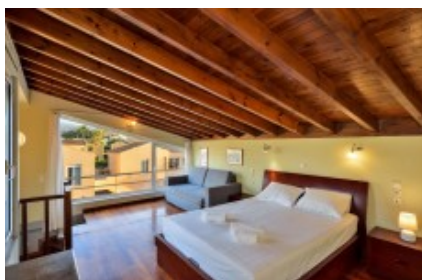

Elma's Dream Apartments & Villas Hotel

Pollyrinias Street Chrisi Akti

35.510052, 23.989698

You can book your room and see [here](#) detailed information about prices, availability dates, images and many more for this amazing hotel.

Overview

Purpose: Accommodation	Type: Hotel	Country: Greece
City: Crete Island		

Indoor amenities

Stars: 3

Rooms number: 15

Year Renovated: 2017

Checkin: 14:00:00

Checkout: 12:00:00

Agent info

info@omicronacademy.com – Μαρία Παππα

Greek Map