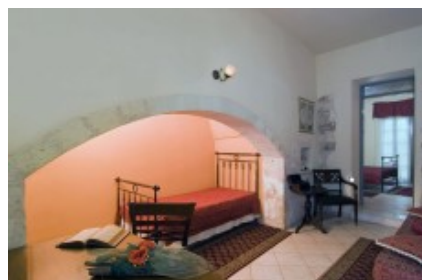

Belmondo Hotel

Zampeliou 10

35.516441, 24.01675

Overview

Purpose: Accommodation	Type: Hotel	City: Crete Island
Zip code: 73131		

Indoor amenities

Stars: 4

Checkin: 15:00:00