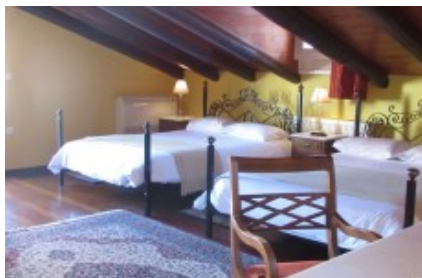

Byron Traditional Hotel

Kapodistriou Platonos

37.565331, 22.797211

Overview

Purpose: Accommodation	Type: Hotel	City: Nafplion
Zip code: 21100		

Indoor amenities

Checkin: 14:00:00

Checkout: 11:30:00