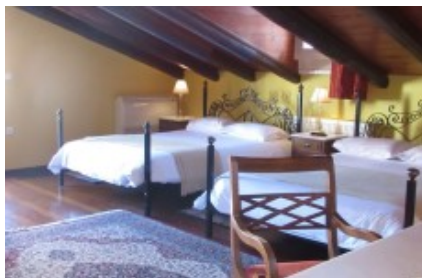

Byron Traditional Hotel

Kapodistriou Platonos

37.565331, 22.797211

You can book your room and see [here](#) detailed information about prices, availability dates, images and many more for this amazing hotel.

Overview

Purpose: Accommodation	Type: Hotel	Country: Greece
City: Nafplion		

Indoor amenities

Checkin: 14:00:00

Checkout: 11:30:00

Agent info

info@omicronacademy.com – Μαρία Παππα

Greek Map