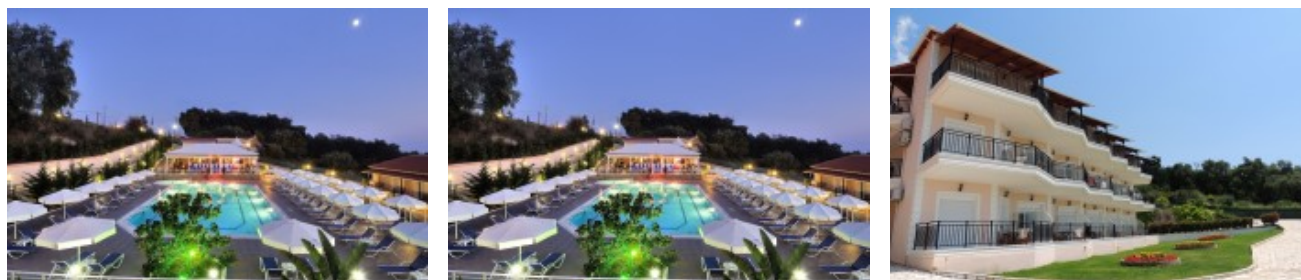

Alea Resort

Maras

39.289928, 20.393209

You can book your room and see [here](#) detailed information about prices, availability dates, images and many more for this amazing hotel.

Overview

Purpose: Accommodation	Type: Hotel	Country: Greece
City: Parga		