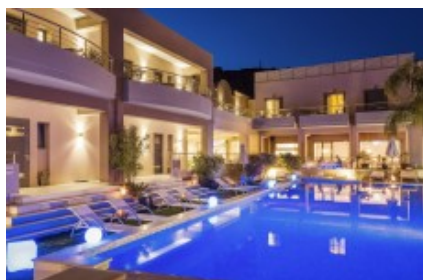

Libyan Princess

Main Street

35.23325, 23.68387

You can book your room and see [here](#) detailed information about prices, availability dates, images and many more for this amazing hotel.

Overview

Purpose: Accommodation	Type: Hotel	Country: Greece
City: Crete Island		