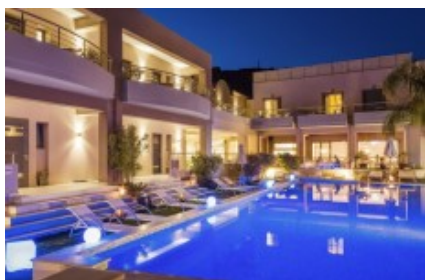

Libyan Princess

Main Street

35.23325, 23.68387

You can book your room and see [here](#) detailed information about prices, availability dates, images and many more for this amazing hotel.

Overview

Purpose: Accommodation	Type: Hotel	Country: Greece
City: Crete Island		