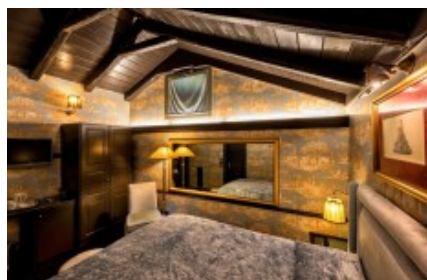

Maison Grecque Hotel Extraordinaire

116 25th Martiou str 60 Gounari str Psila Alonia

38.24268, 21.734791

You can book your room and see [here](#) detailed information about prices, availability dates, images and many more for this amazing hotel.

Overview

Purpose: Accommodation	Type: Hotel	Country: Greece
City: Patra		

Indoor amenities

Stars: 4

Checkin: h:mm:ss MM

Checkout: h:mm:ss ΠΜ

Agent info

info@omicronacademy.com – Μαρία Παππα

Greek Map