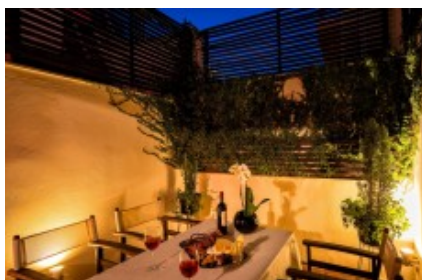

Maison Grecque Hotel Extraordinaire

116 25th Martiou str 60 Gounari str Psila Alonia

38.24268, 21.734791

You can book your room and see [here](#) detailed information about prices, availability dates, images and many more for this amazing hotel.

Overview

Purpose: Accommodation	Type: Hotel	Country: Greece
City: Patra		

Indoor amenities

Stars: 4

Checkin: h:mm:ss MM

Checkout: h:mm:ss ΠΜ

Agent info

info@omicronacademy.com – Μαρία Παππα

Greek Map