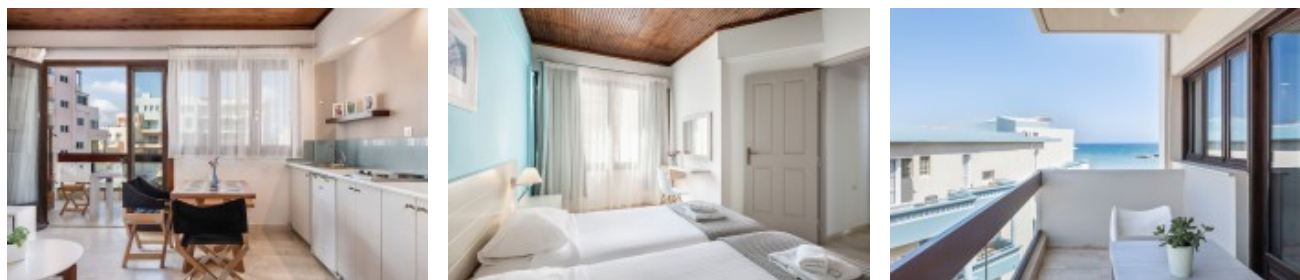

Magia Apartments

Antoniou Aretaki 6

35.512798, 24.00564

You can book your room and see [here](#) detailed information about prices, availability dates, images and many more for this amazing hotel.

Overview

Purpose: Accommodation	Type: Hotel	Country: Greece
City: Crete Island		

Indoor amenities

Checkin: 12:00:00

Checkout: 11:30:00

Agent info

info@omicronacademy.com – Μαρία Παππα

Greek Map