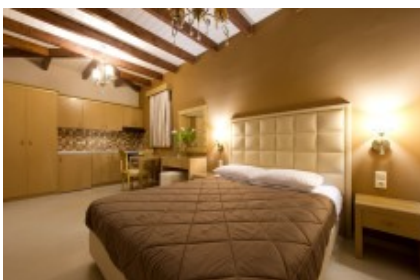

Ideal Boutique Hotel

Parga

39.28643, 20.3841

You can book your room and see [here](#) detailed information about prices, availability dates, images and many more for this amazing hotel.

Overview

Purpose: Accommodation	Type: Hotel	Country: Greece
City: Parga		