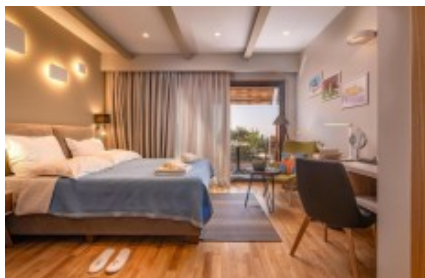

Panorama Exclusive Suites

Parga

39.290619, 20.392469

You can book your room and see [here](#) detailed information about prices, availability dates, images and many more for this amazing hotel.

Overview

Purpose: Accommodation	Type: Hotel	Country: Greece
City: Parga		