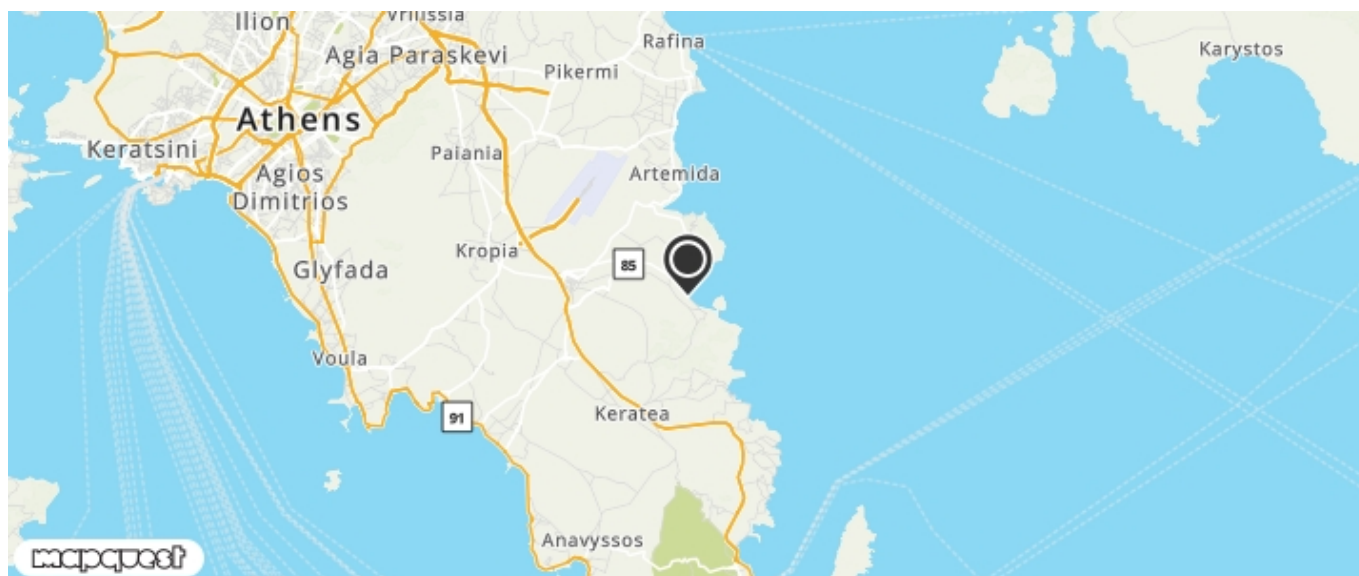

Aghia Marina

37.87484210139, 24.018144604051

Overview

Purpose: Excursion	Type: Beach	Country: Greece
City: Porto Rafti		

Agent info

marketing@greekmap.eu – Agent

Greek Map