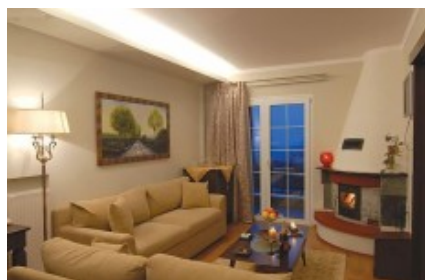

Mythos

Elatochori

40.31736, 22.26008

You can book your room and see [here](#) detailed information about prices, availability dates, images and many more for this amazing hotel.

Overview

Purpose: Accommodation	Type: Hotel	Country: Greece
City: Elatochorion		