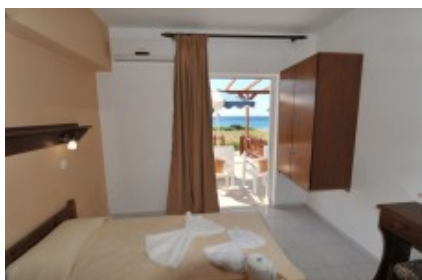

Irene Studios

Kefalos Beach

36.751141, 26.979799

You can book your room and see [here](#) detailed information about prices, availability dates, images and many more for this amazing hotel.

Overview

Purpose: Accommodation	Type: Hotel	Country: Greece
City: Kos Island		