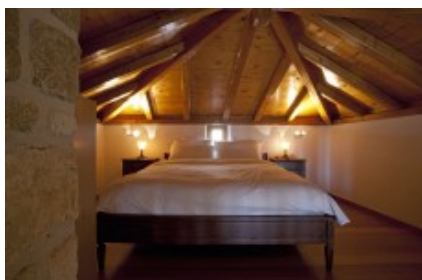

# Likinia Hotel

Kastro

36.687618, 23.056101

You can book your room and see [here](#) detailed information about prices, availability dates, images and many more for this amazing hotel.

## Overview

Purpose: Accommodation	Type: Hotel	Country: Greece
City: Monemvasia		