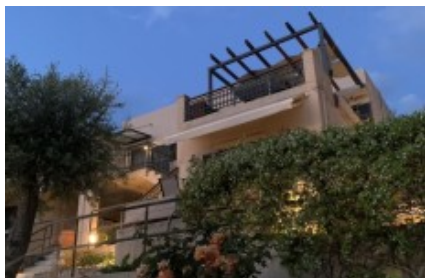

Terpsichori villa and apartments

Kalamaki

35.512379, 23.96744

You can book your room and see [here](#) detailed information about prices, availability dates, images and many more for this amazing hotel.

Overview