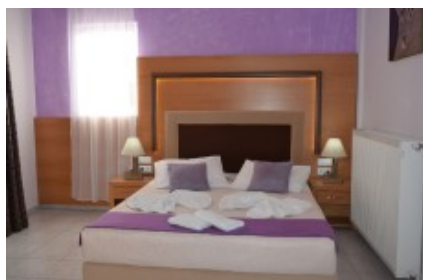

Shine Studios

Skala Kallonis

39.212311, 26.20615

You can book your room and see [here](#) detailed information about prices, availability dates, images and many more for this amazing hotel.

Overview

Purpose: Accommodation	Type: Hotel	Country: Greece
City: Lesvos		