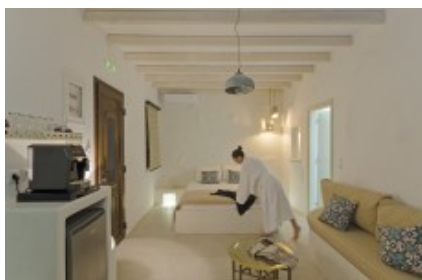

Hotel Castillo

Analipsi Maltezana

36.577278, 26.38084

You can book your room and see [here](#) detailed information about prices, availability dates, images and many more for this amazing hotel.

Overview

Purpose: Accommodation	Type: Hotel	Country: Greece
City: Astypalaia		