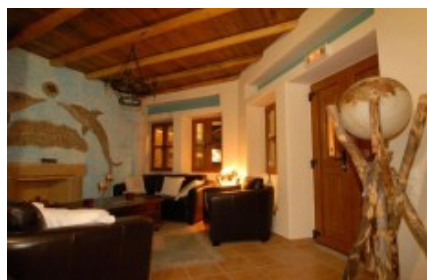

Panteli Beach Hotel

Panteli beach

37.149879, 26.861719

You can book your room and see [here](#) detailed information about prices, availability dates, images and many more for this amazing hotel.

Overview

Purpose: Accommodation	Type: Hotel	Country: Greece
City: Leros		

Indoor amenities

Checkin: 16:00:00

Checkout: 10:30:00

Agent info

info@omicronacademy.com – Μαρία Παππα

Greek Map