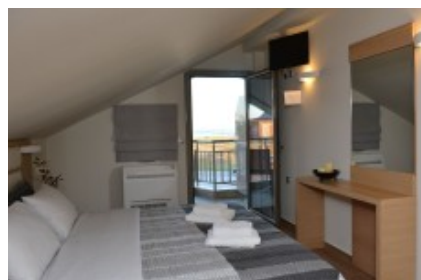

Hotel Epavlis Eleftheriadi

Paralia Kallitheas Pierias

40.276741, 22.596861

You can book your room and see [here](#) detailed information about prices, availability dates, images and many more for this amazing hotel.

Overview

Purpose: Accommodation	Type: Hotel	Country: Greece
City: Paralia Katerinis		

Indoor amenities

Stars: 1

Checkin: 14:00:00

Checkout: 11:00:00

Agent info

info@omicronacademy.com – Μαρία Παππα

Greek Map