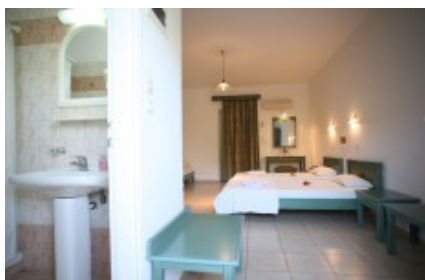

Elpis Studio Apartments

Bali

35.410271, 24.780899

You can book your room and see [here](#) detailed information about prices, availability dates, images and many more for this amazing hotel.

Overview

Purpose: Accommodation	Type: Hotel	Country: Greece
City: Crete Island		