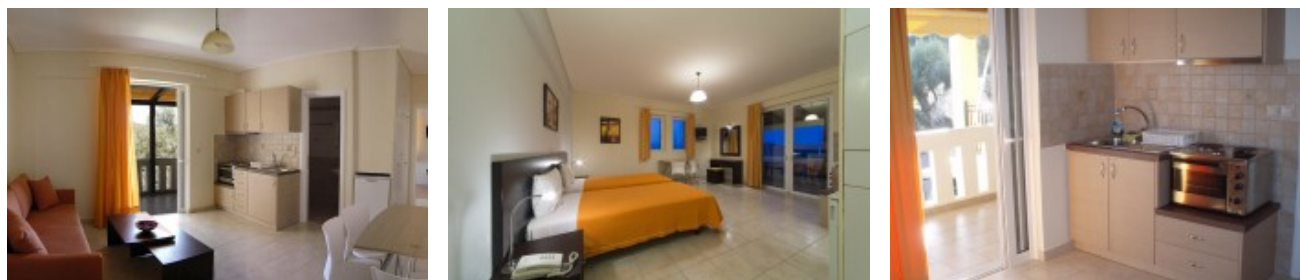

Irida

Rachi Apolpaina

38.812672, 20.70257

You can book your room and see [here](#) detailed information about prices, availability dates, images and many more for this amazing hotel.

Overview

Purpose: Accommodation	Type: Hotel	Country: Greece
City: Lefkada		

Indoor amenities

Checkin: 14:00:00

Checkout: 11:00:00

Agent info

info@omicronacademy.com – Μαρία Παππα

Greek Map