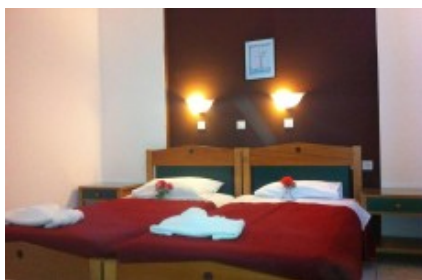

Manine Apartments

Lambi area

36.907688, 27.278379

You can book your room and see [here](#) detailed information about prices, availability dates, images and many more for this amazing hotel.

Overview

Purpose: Accommodation	Type: Hotel	Country: Greece
City: Kos Island		