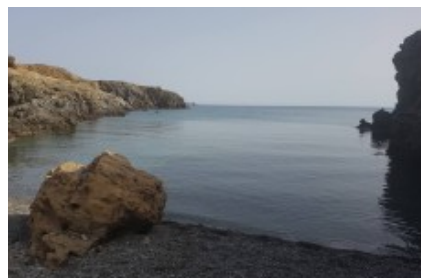

Blue Harbour

36.572138988522, 26.383109092712

Overview

Purpose: Excursion	Type: Beach	Country: Greece
City: Astypalaia		

Greek Map