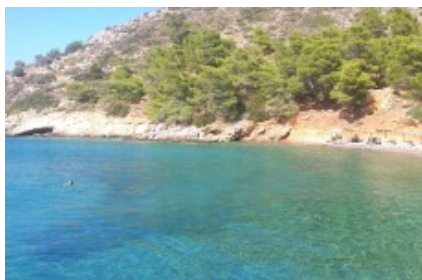

Bisti beach

37.305156841656, 23.377747535706

Overview

Purpose: Excursion	Type: Beach	Country: Greece
City: Hydra		