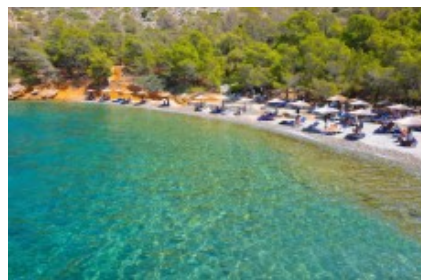

Bisti beach

37.305156841656, 23.377747535706

Overview

Purpose: Excursion	Type: Beach	Country: Greece
City: Hydra		