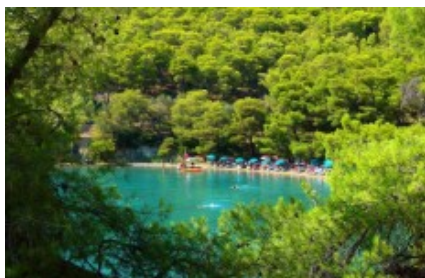

Limanaki tis agapis beach

37.51480652754, 23.438633680344

Overview

Purpose: Excursion	Type: Beach	Country: Greece
City: Poros		