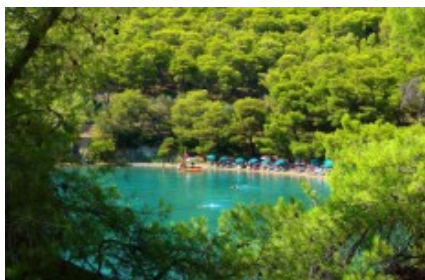

Limanaki tis agapis beach

37.51480652754, 23.438633680344

Overview

Purpose: Excursion	Type: Beach	Country: Greece
City: Poros		