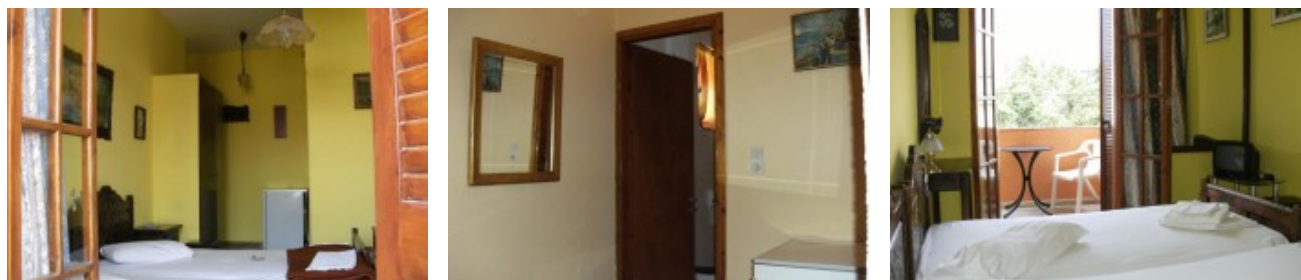

Katerina Hotel

Kolokotroni 5

37.519402, 22.8573

You can book your room and see [here](#) detailed information about prices, availability dates, images and many more for this amazing hotel.

Overview

Purpose: Accommodation	Type: Hotel	Country: Greece
City: Tolo		