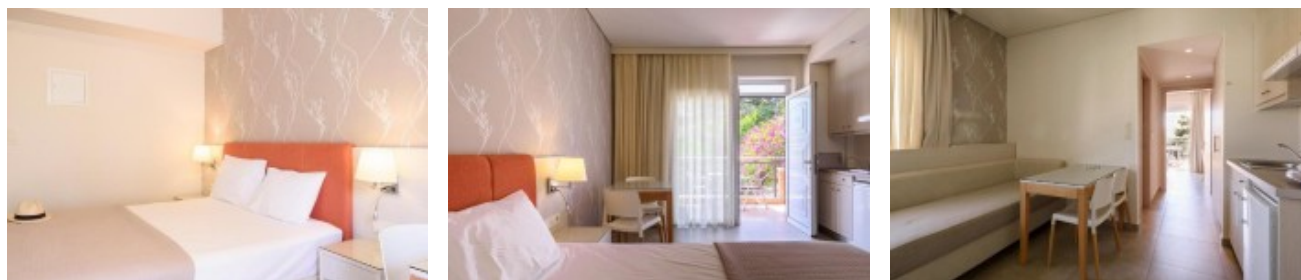

Poseidon Studios & Apartments

Palaiochra

35.232491, 23.68169

You can book your room and see [here](#) detailed information about prices, availability dates, images and many more for this amazing hotel.

Overview

Purpose: Accommodation	Type: Hotel	Country: Greece
City: Crete Island		

Indoor amenities

Checkin: 14:00:00

Checkout: 12:00:00

Agent info

info@omicronacademy.com – Μαρία Παππα

Greek Map