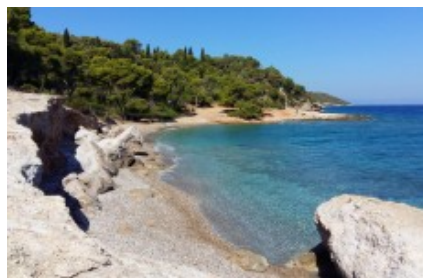

Ligoneri beach

37.278497, 23.131216

Overview

Purpose: Excursion	Type: Beach	Country: Greece
City: Spetses		

Greek Map