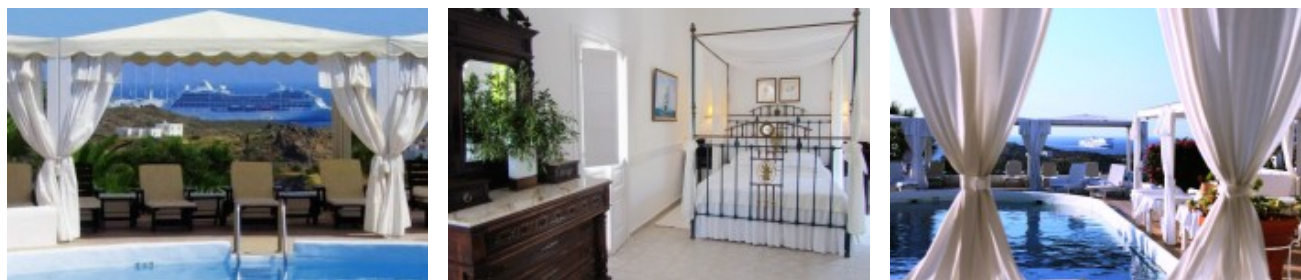

Porto Scoutari Romantic Hotel

Ptmos

37.334438, 26.5515

You can book your room and see [here](#) detailed information about prices, availability dates, images and many more for this amazing hotel.

Overview

Purpose: Accommodation	Type: Hotel	Country: Greece
City: Patmos		

Indoor amenities

Stars: 3

Checkin: 14:00:00

Checkout: 12:00:00

Agent info

info@omicronacademy.com – Μαρία Παππα

Greek Map