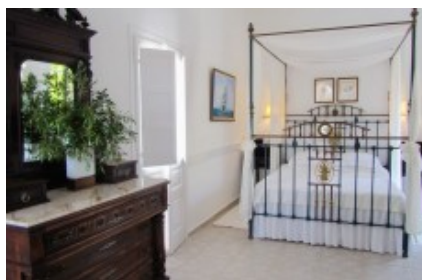

## Overview

Purpose: Accommodation	Type: Hotel	City: Patmos
Zip code: 85500		