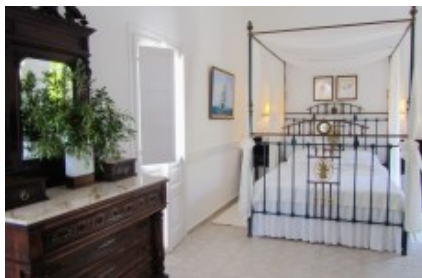

Porto Scoutari Romantic Hotel

Ptmos

37.334438, 26.5515

You can book your room and see [here](#) detailed information about prices, availability dates, images and many more for this amazing hotel.

Overview

Purpose: Accommodation	Type: Hotel	Country: Greece
City: Patmos		

Indoor amenities

Stars: 3

Checkin: 14:00:00

Checkout: 12:00:00

Agent info

info@omicronacademy.com – Μαρία Παππα

Greek Map