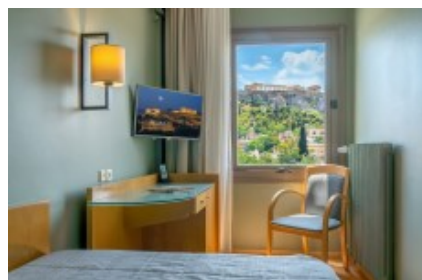

Plaka Hotel

7 Kapnikareas Mitropoleos

37.9757125, 23.728239

You can book your room and see [here](#) detailed information about prices, availability dates, images and many more for this amazing hotel.

Overview

Purpose: Accommodation	Type: Hotel	Country: Greece
City: Athens	Zip code: 105 56	

Indoor amenities

Stars: 3

Checkin: 15:00:00

Checkout: 11:00:00

Agent info

info@greekmap.eu – Admin

Greek Map