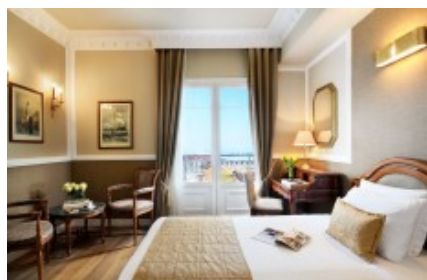

Mediterranean Palace

Salaminos 3 Karatasou

40.635929, 22.93552

You can book your room and see [here](#) detailed information about prices, availability dates, images and many more for this amazing hotel.