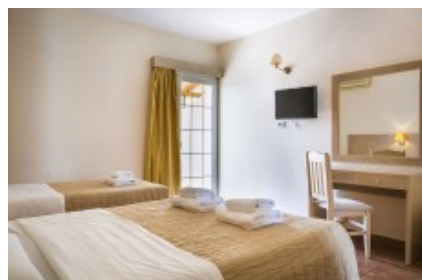

Lassi Hotel

Lassi

38.168209, 20.48093

You can book your room and see [here](#) detailed information about prices, availability dates, images and many more for this amazing hotel.

Overview

Purpose: Accommodation	Type: Hotel	Country: Greece
City: Kefalonia	Zip code: 28100	