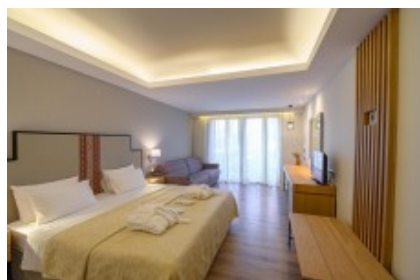

Hotel Europa Olympia

Drouva 1

37.64217, 21.61949

You can book your room and see [here](#) detailed information about prices, availability dates, images and many more for this amazing hotel.

Overview

Purpose: Accommodation	Type: Hotel	Country: Greece
City: Archea Olimpia	Zip code: 27065	