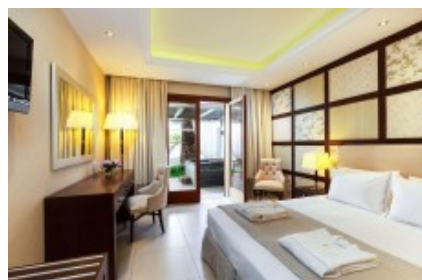

Theartemis Palace

Markou Portaliou 26

35.365299, 24.490971

You can book your room and see [here](#) detailed information about prices, availability dates, images and many more for this amazing hotel.

Overview

Purpose: Accommodation	Type: Hotel	Country: Greece
City: Crete Island	Zip code: 74100	

Indoor amenities

Stars: 4

Checkin: 14:00:00

Checkout: 12:00:00

Agent info

info@omicronacademy.com – Μαρία Παππα

Greek Map