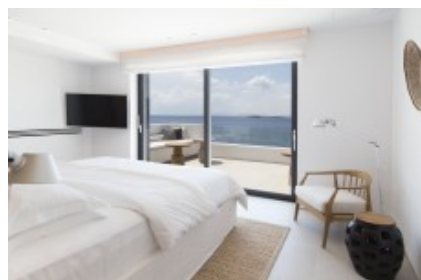

The Margi Hotel

11 Litous str

37.813702, 23.773884

You can book your room and see [here](#) detailed information about prices, availability dates, images and many more for this amazing hotel.

Overview

Purpose: Accommodation	Type: Hotel	Country: Greece
City: Athens	Zip code: 16671	