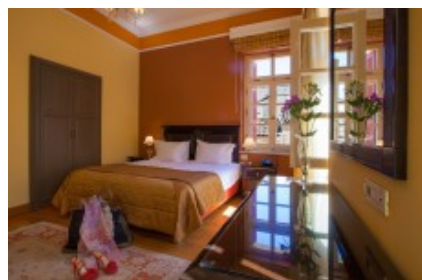

Aetoma Hotel

2 Sq San Spiridon

37.565361, 22.798651

You can book your room and see [here](#) detailed information about prices, availability dates, images and many more for this amazing hotel.

Overview

Purpose: Accommodation	Type: Hotel	Country: Greece
City: Nafplion	Zip code: 21100	