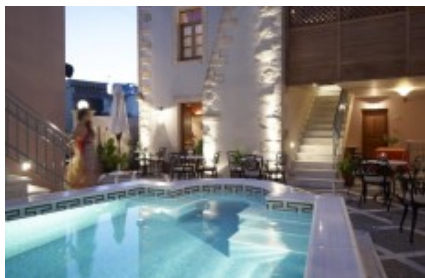

Palazzo Vecchio Exclusive Residence

Heroon Politechniou Melissinou

35.370132, 24.470425

You can book your room and see [here](#) detailed information about prices, availability dates, images and many more for this amazing hotel.

Overview

Purpose: Accommodation	Type: Hotel	Country: Greece
City: Crete Island	Zip code: 74100	

Indoor amenities

Stars: 4

Rooms number: 22

Year Renovated: 2012

Checkin: 11:00:00

Checkout: 12:00:00

Agent info

info@omicronacademy.com – Μαρία Παππα

Greek Map