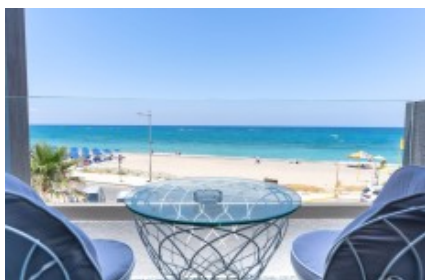

Pearl Beach

Beach Road

35.36824, 24.505569

You can book your room and see [here](#) detailed information about prices, availability dates, images and many more for this amazing hotel.

Overview

| | | |
|------------------------|-----------------|-----------------|
| Purpose: Accommodation | Type: Hotel | Country: Greece |
| City: Crete Island | Zip code: 74100 | |