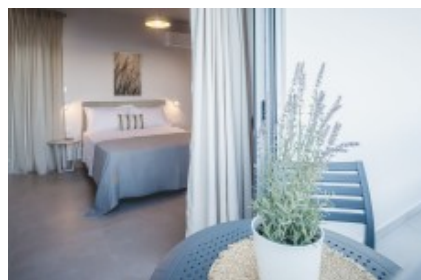

Votsalo Tolo

Upper Main Road

37.518108, 22.855841

You can book your room and see [here](#) detailed information about prices, availability dates, images and many more for this amazing hotel.

Overview

Purpose: Accommodation	Type: Hotel	Country: Greece
City: Tolo	Zip code: 21056	