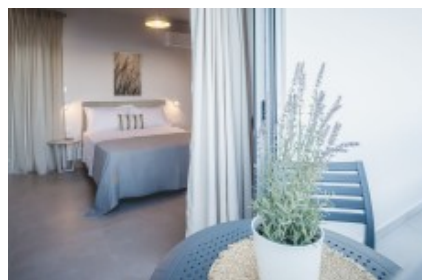

Votsalo Tolo

Upper Main Road

37.518108, 22.855841

Overview

Purpose: Accommodation	Type: Hotel	City: Tolo
Zip code: 21056		

Indoor amenities

Checkin: 14:00:00

Checkout: 11:00:00